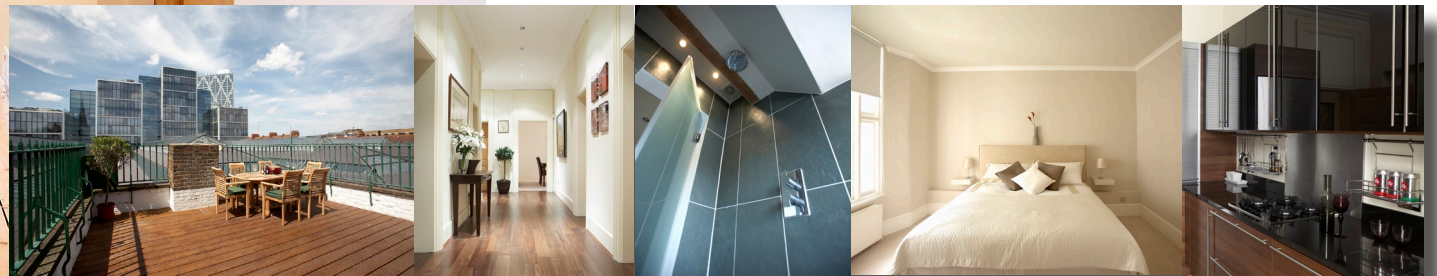

Atlas Living
building your vision

We are pleased to announce that Atlas living now offers a full architectural design service for your project...

Our RIBA-qualified in house architect can work with you from the initial design process, through technical design and finally overseeing your building works. Working closely with your project manager, you can be sure that you are getting the very best advice at every project stage to ensure that your project will be designed and delivered on time and to budget.

For a limited time only, we are offering

initial consultation and concept design
half price!

We understand the importance of preparing properly before a project begins. At your initial consultation, we will discuss your ideas, your requirements and survey your property. After your consultation we will present you with a concept design plan based on your discussions, as well as an indicative budget and estimated programme of works. All within the week!

We look forward to hearing from you.